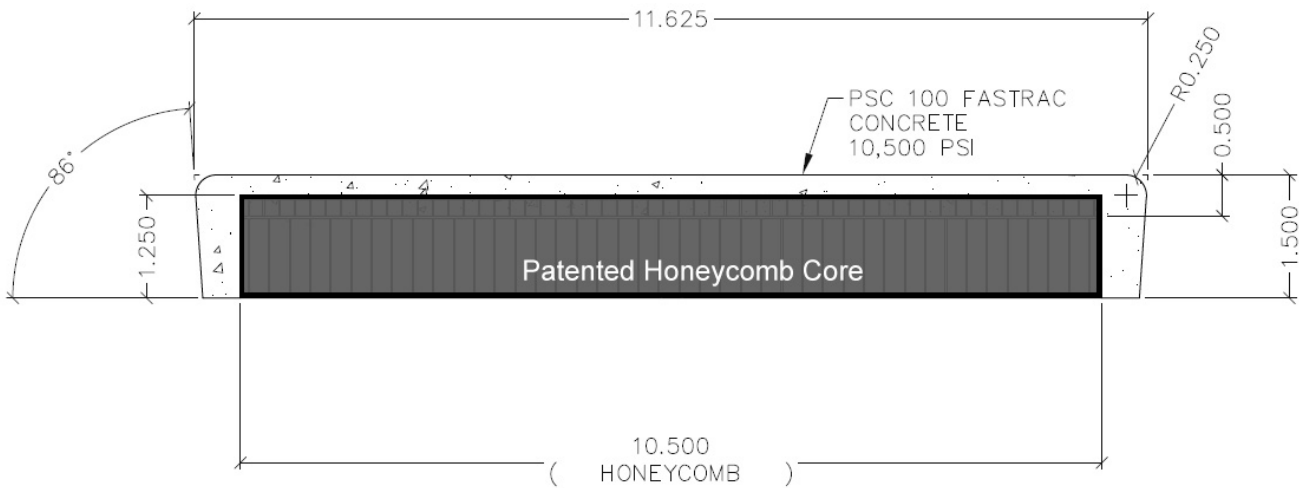

RHINO TRED DESIGN DETAIL

BASIC PRECAST STAIR TREAD PROFILE DIMENSIONS
(TREAD WIDTH MADE TO ORDER)

48 INCH WIDE PRECAST TREAD IS APPROX. 34 LBS.